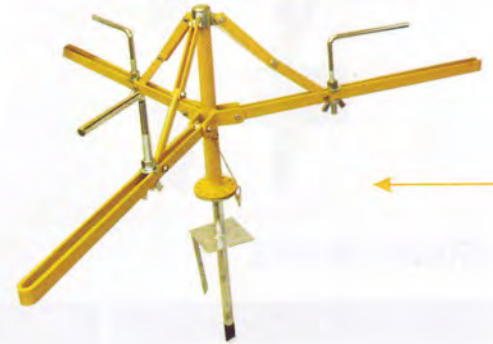

BOXED	
Size	Code

SPLIT BOLT LINE CLAMP

BOXED	
Size	Code
STANDARD	AG-1313

BOXED	
Size	Code

FENCING ACCESSORIES

FENCING TOOLS

TORPEDO WIRE VICE GRIPS

BOXED	
Size	Code
2-2.5mm	AG-1500
2.6-3mm	AG-1501

BOXED	
Size	Code
3-4mm	AG-1502

ABOVE USED FOR JOINING WIRE THE JAWS INSIDE GRIP THE WIRE AND HOLD IT UNDER TENSION.

END POST WIRE VICE GRIPS

BOXED	
Size	Code
2-2.5mm	AG-1503
2.6-3mm	AG-1504

BOXED	
Size	Code
3-4mm	AG-1505

TELECOM WIRE VICE GRIPS

BOXED	
Size	Code
1-1.5mm	AG-1510
1.5-2mm	AG-1511

BOXED	
Size	Code
2-2mm	AG-1512
2.5-3mm	AG-1513

WIRE SPINNING JENNY

BOXED	
Size	Code
LARGE	AG-1303

BOXED	
Size	Code

FENCE STRAINER

BOXED	
Size	Code
STANDARD	AG-1301