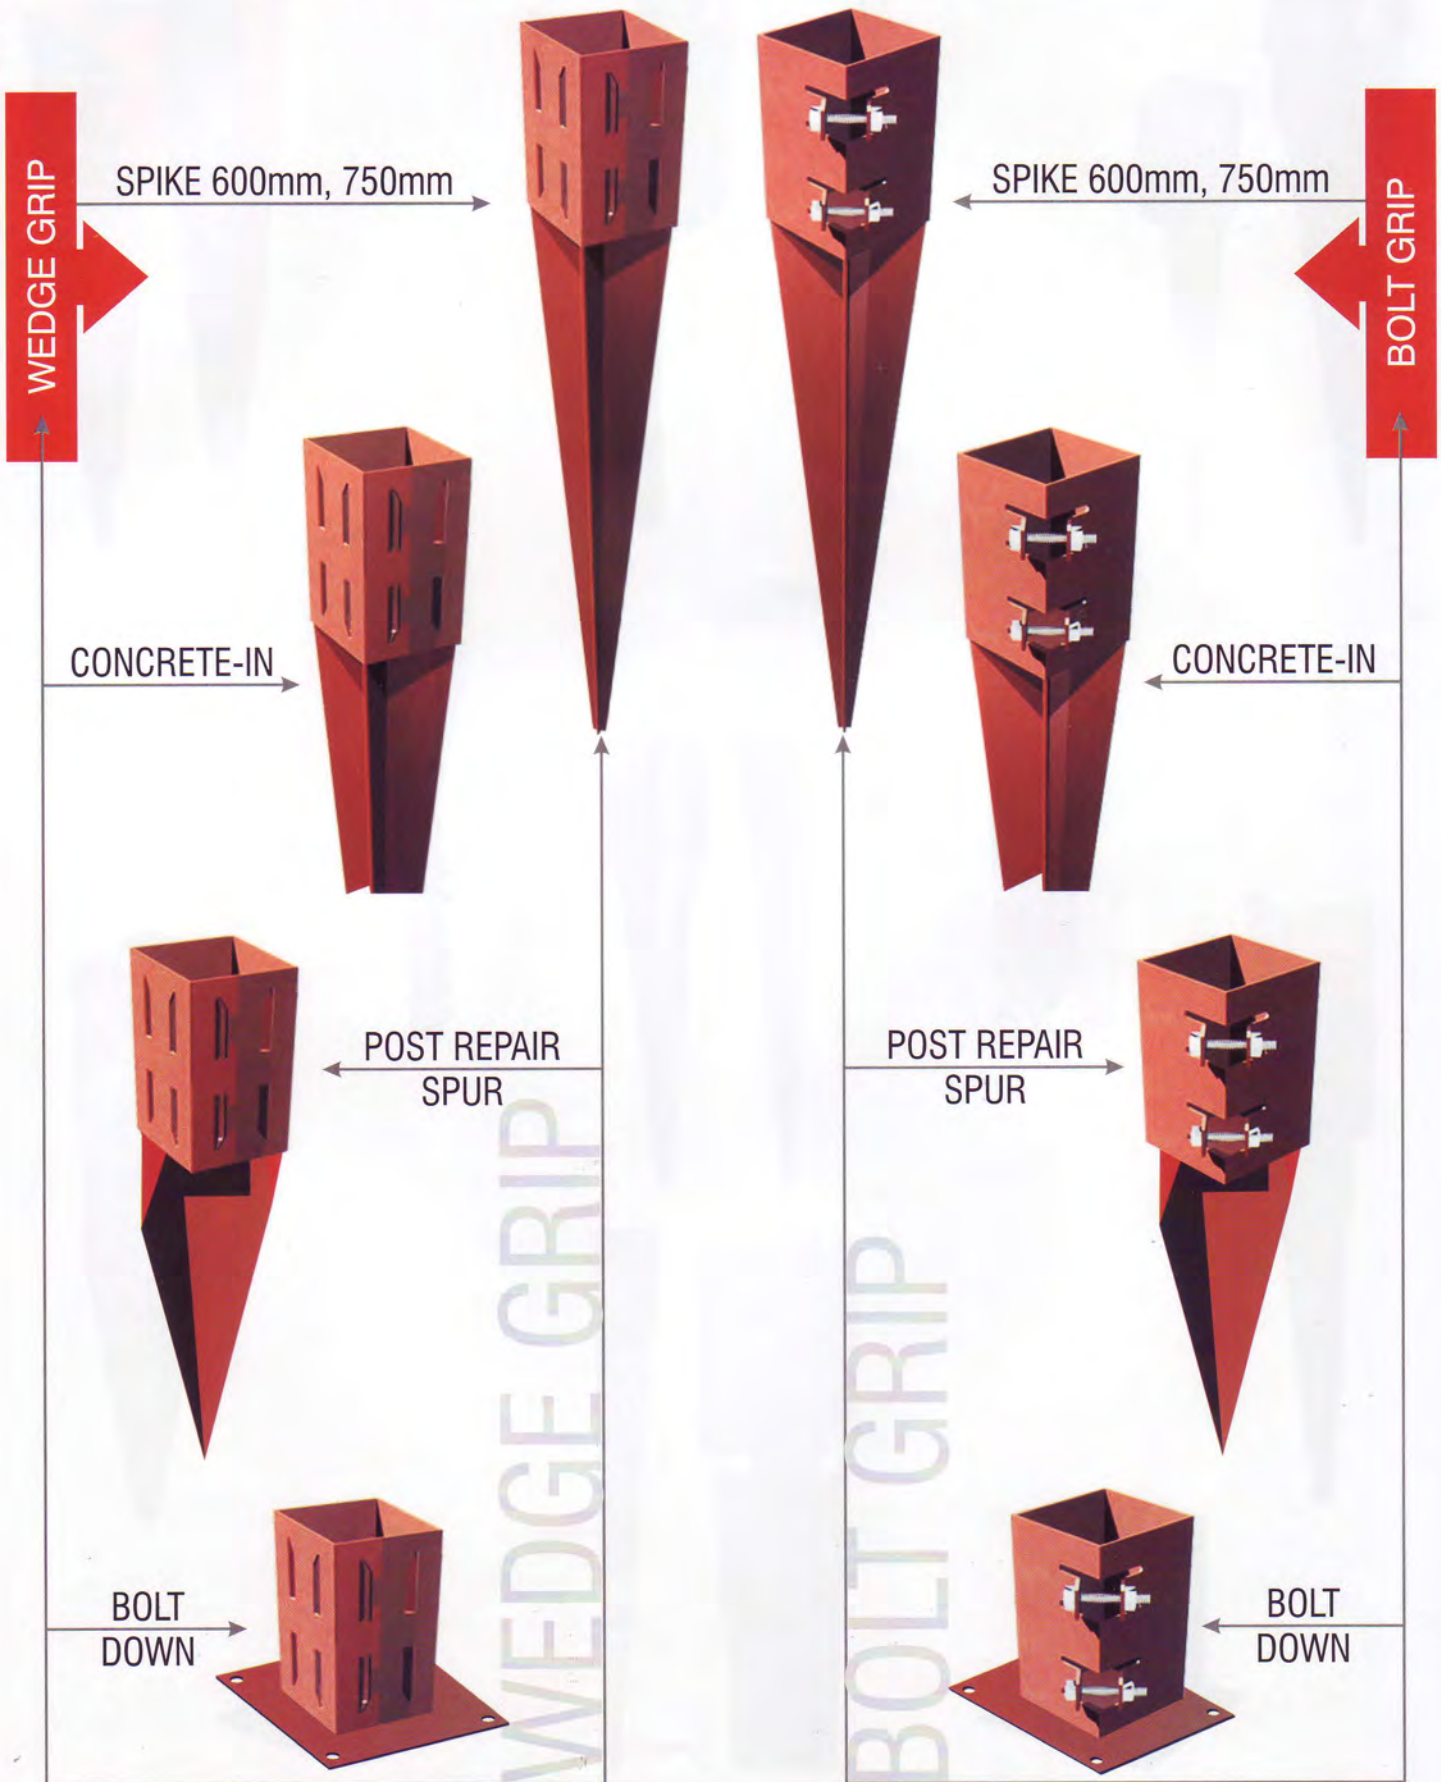

SPIKES

GATE FITTINGS & ACCESSORIES

GATE FITTINGS

AG-0008 HOOK TO BOLT
19mm - 3/4" pin (Length 11" & 13")

1/2" & 5/8"

BOXED				FINISH AVAILABLE			
Size	Box Qty	Screw Size	Screw No.	HSG	BZP	EXB	EXW
19mm	5			✓		✓	