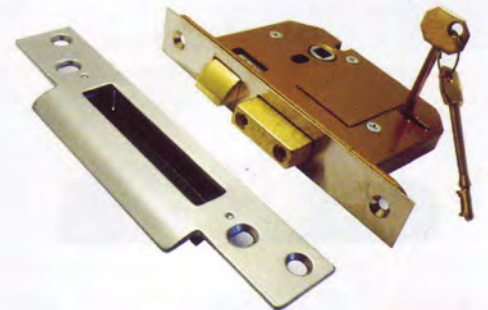

AG-2000-A 5 LEVER MORTICE SASHLOCK

BOXED				FINISH AVAILABLE			
Size	Box Qty	Screw Size	Screw No.	HSG	PB	SC	EXW
2.1/2"	1				✓	✓	
3"	1				✓	✓	

AG-2000-B 5 LEVER DEADLOCK