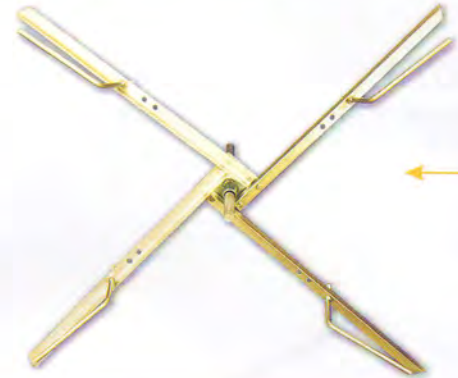

FENCING ACCESSORIES

FENCING TOOLS

WIRE STRETCHER

BOXED	
Size	Code
STANDARD	AG-1322

BOXED	
Size	Code

WIRE SPINNING JENNY

BOXED	
Size	Code
MEDIUM	AG-1321

BOXED	
Size	Code