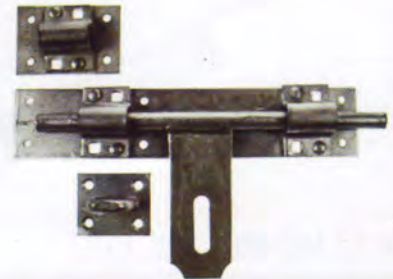

AG-0160 CROSS BOLT

BOX				FINISH AVAILABLE			
Size"	Box Qty	Screw Size	Screw No.	HSG	BZP	EXB	EXW
305mm / 12"	2	12g	18	✓			
381mm / 15"	2	12g	20				
457mm / 18"	2	12g	18				
610mm / 24"	2	12g	24