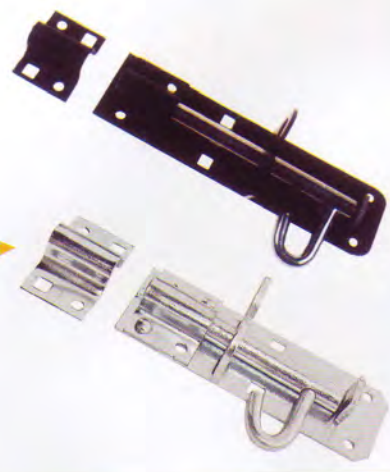

BOX				FINISH AVAILABLE			
Size"	Box Qty	Screw Size	Screw No.	HSG	BZP	EXB	EXW
152mm / 6"	5	8g	6	✓	✓		
203mm / 8"	5	8g	6	✓	✓		
254mm / 10"	5	8g	6	✓			
305mm / 12"	5	8g	6	✓			

BOX				FINISH AVAILABLE			
Size"	Box Qty	Screw Size	Screw No.	HSG	BZP	EXB	EXW
102mm / 4"	5	8g	6	✓	✓	✓	
152mm / 6"	5	8g	6	✓	✓	✓	
203mm / 8"	5	8g	6	✓	✓	✓	
254mm / 10"	5	8g	6	✓	✓	✓	

AG-0033 SPRING LOADED ANIMAL BOLT

BOX				FINISH AVAILABLE			
Size"	Box Qty	Screw Size	Screw No.	HSG	BZP	EXB	EXW
5/8" Shoot	10	10g	4	✓			
1/2" Shoot	10	10g	8	✓