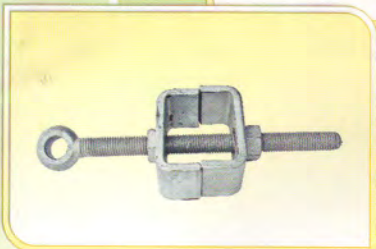

AG-0118 MALLEABLE CABIN HOOK

BOXED				FINISH AVAILABLE			
Size"	Box Qty	Screw Size	Screw No.	HSG	BZP	EXB	EXW
76mm / 3"	10	8g	4			✓	
102mm / 4"	10	8g	4	✓		✓	
152mm / 6"	10	8g	4	✓		✓	
203mm / 8"	10	8g	4	✓		✓	
254mm / 10"	10	8g	4	✓		✓	
305mm / 12"	10	8g	4	✓		✓	

AG-2005 TURN BUTTONS CAST

BOXED				FINISH AVAILABLE			
Size"	Box Qty	Screw Size	Screw No.	HSG	BZP	EXB	EXW
1-1/2" (38mm)	100				✓	✓	
2" (50mm)	100				✓	✓	
2-1/2" (65mm)	100				✓	✓	

FIELDGATE FITTINGS

CONTENTS	PAGE NO
GATE FITTING	3-13
IRONMONGERY	14-25
HINGES	26-30
FENCING	31-39
BLACK ANTIQUE	40-48
CHAINS & CABLES	49-55
SECURITY CHAINS & LOCKS	56-59
ACCESSORIES	60-69
MECHANICAL HANDLING	70-75
PULLEYS & ROPES	76-81
BRASS HARDWARE	82-90
ALUMINIUM HARDWARE	91-92
TRACTOR PARTS	93-98
TRAILER PARTS	99-102
FASTENERS	103-105
FENSECURE TOOLS	106-110
PREPACKED	111-112
NOTE' BOOK	113-114