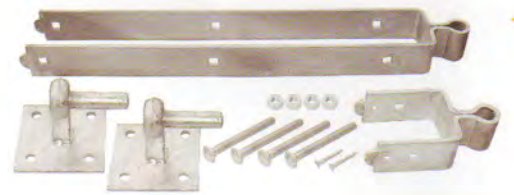

GATE FITTINGS & ACCESSORIES

GATE FITTINGS KITS

AG-0001 STANDARD DOUBLE STRAP HINGE KITS

BOXED				FINISH AVAILABLE			
Size"	Box Qty	Screw Size	Screw No.	HSG	BZP	EXB	EXW
305mm / 12"	1			✓		✓	
457mm / 18"	1			✓		✓	
610mm / 24"	1			✓		✓	

AG-0002 STANDARD DOUBLE STRAP HINGE KITS WITH HOOK ON PLATES

BOXED				FINISH AVAILABLE			
Size"	Box Qty	Screw Size	Screw No.	HSG	BZP	EXB	EXW
305mm / 12"	1			✓		✓	
457mm / 18"	1			✓		✓	
610mm / 24"	1			✓		✓	