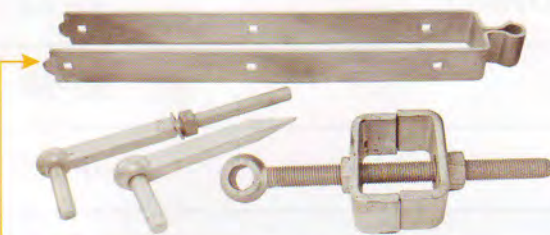

BOXED				FINISH AVAILABLE			
Size"	Box Qty	Screw Size	Screw No.	HSG	BZP	EXB	EXW
305mm / 12"	1			✓		✓	
457mm / 18"	1			✓		✓	
610mm / 24"	1			✓		✓	

AG-0004 ADJUSTABLE HINGE KITS WITH HOOK ON PLATES

BOXED				FINISH AVAILABLE			
Size"	Box Qty	Screw Size	Screw No.	HSG	BZP	EXB	EXW
305mm / 12"	1			✓		✓	
457mm / 18"	1			✓		✓	
610mm / 24"	1			✓		✓