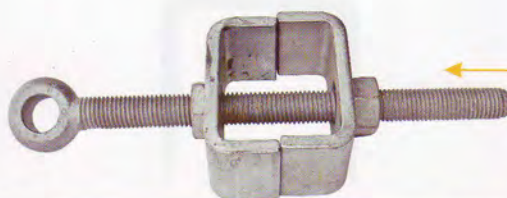

BOXED				FINISH AVAILABLE			
Size"	Box Qty	Screw Size	Screw No.	HSG	BZP	EXB	EXW
127mm / 5"	5			✓		✓	

BOXED				FINISH AVAILABLE			
Size"	Box Qty	Screw Size	Screw No.	HSG	BZP	EXB	EXW
254mm / 10"	10			✓