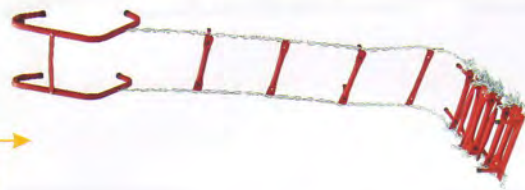

ZINC PLATED CHAIN LADDERS