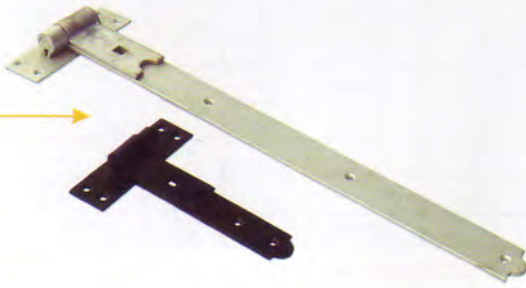

AG-0041 HEAVY SCOTCH TEE HINGES

BOXED				FINISH AVAILABLE			
Size"	Box Qty	Screw Size	Screw No.	HSG	BZP	EXB	S/COL
152mm / 6"	5prs	6g	12	✓			✓
203mm / 8"	5prs	6g	14	✓			✓
254mm / 10"	5prs	8g	16	✓			✓
305mm / 12"	5prs	8g	16	✓			✓
355mm / 14"	5prs	8g	18	✓			✓
406mm / 16"	5prs	10g	18	✓			✓
457mm / 18"	5prs	10g	18	✓			✓
508mm / 20"	5prs	10g	20	✓			
610mm / 24"	5prs	10g	20	✓			

HINGES

HOOKS AND BANDS

TEE HINGES

AG-0021 STRAIGHT HOOKS AND BAND

BOXED				FINISH AVAILABLE			
Size"	Boxe Qty	Screw Size	Screw No.	HSG	BZP	EXB	SC
254mm / 10"	1pr	12g	12	✓		✓	✓
305mm / 12"	1pr	12g	12	✓		✓	✓
355mm / 14"	1pr	12g	12	✓		✓	✓
406mm / 16"	1pr	12g	14	✓		✓	✓
457mm / 18"	1pr	12g	14	✓			✓
508mm / 20"	1pr	12g	14	✓		✓	✓
610mm / 24"	1pr	12g	14	✓		✓	✓
762mm / 30"	1pr	12g	16	✓		✓	✓
910mm / 36"	1pr	12g	16	✓		✓	✓