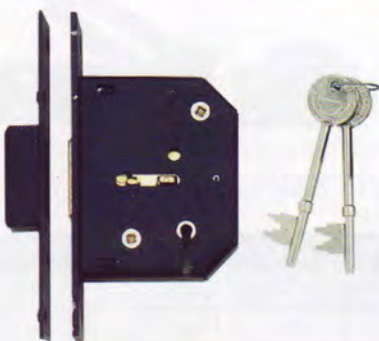

BOXED				FINISH AVAILABLE			
Size	Box Qty	Screw Size	Screw No.	HSG	PB	SC	EXW
2.1/2"	1				✓	✓	
3"	1				✓	✓