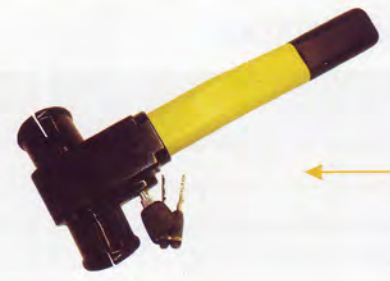

STEERING WHEEL LOCK

BOXED			BOXED		
Size	Length	Code	Size	Length	Code
STANDARD		AG-1538