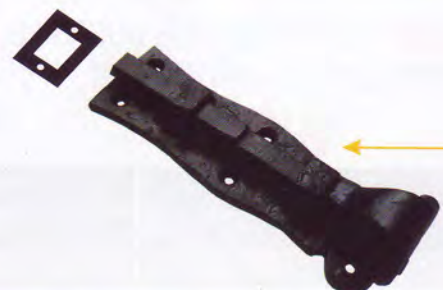

BOXED		FINISH AVAILABLE			FENSECURE PRE-PACK		
Size"	Box Qty	EXB	BLK	BRN	EXB	BLK	BRN
102mm x 4"	5	✓					
125mm / 5"	5	✓					
152mm / 6"	5	✓					
203mm / 8"	5	✓