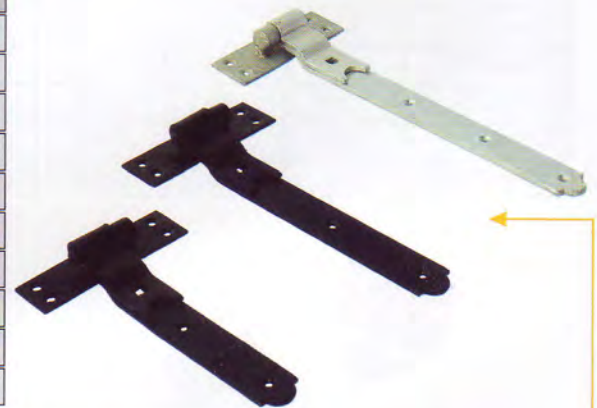

AG-0022 1056 CRANKED HOOK AND BAND

BOXED				FINISH AVAILABLE			
Size"	Boxe Qty	Screw Size	Screw No.	HSG	BZP	EXB	SC
203mm / 8"	2prs	12g	12	✓		✓	✓
254mm / 10"	2prs	12g	12	✓		✓	✓
305mm / 12"	2prs	12g	12	✓		✓	✓
355mm / 14"	2prs	12g	12	✓		✓	✓
406mm / 16"	1pr	14g	12	✓		✓	✓
457mm / 18"	1pr	14g	14	✓		✓	✓
508mm / 20"	1pr	14g	14	✓		✓	✓
610mm / 24"	1pr	14g	14	✓		✓	✓
762mm / 30"	1pr	16g	20	✓		✓	✓
910mm / 36"	1pr	16g	20	✓		✓	✓