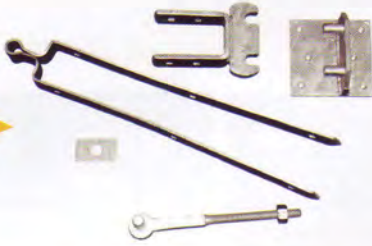

Our company also has the largest range of stainless steel chain and rope fittings available in the UK so please ask for our catalogue covering this range of products.

Our policy is simple, to offer a competitively priced quality product from stock.

GATE FITTINGS & ACCESSORIES

GATE FITTINGS

AG-0155 1816/S RISING / SELF CLOSING GATE HINGE SET

BOXED				FINISH AVAILABLE			
Size"	Box Qty	Screw Size	Screw No.	HSG	BZP	EXB	EXW
610mm / 24"	1			✓			

AG-2527 MANCHESTER GATE CATCHES