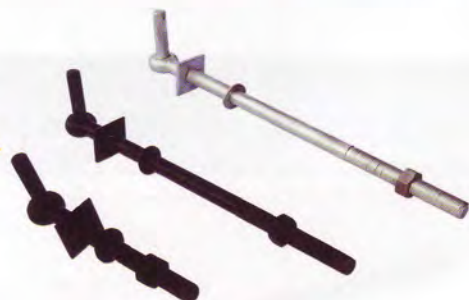

HOOKS & EYES

AG-0011 ROUND HOOK TO BOLT C/W WELDED WASHER

BOXED			FINISH AVAILABLE			
Length	Pin Dia	CODE	HSG	BZP	EXB	SELF
8"	3/4" (19)		✓		✓	
10"	3/4" (19)		✓		✓	
12"	3/4" (19)		✓		✓	
14"	3/4" (19)		✓		✓	
16"	3/4" (19)		✓		✓	
18"	3/4" (19)		✓		✓	

AG-0014 HOOK TO BUILD

BOXED			FINISH AVAILABLE			
Brickwork	Pin Dia	CODE	HSG	BZP	EXB	SELF
4"	3/4" (19)		✓		✓	✓
9"	3/4" (19)		✓		✓	✓