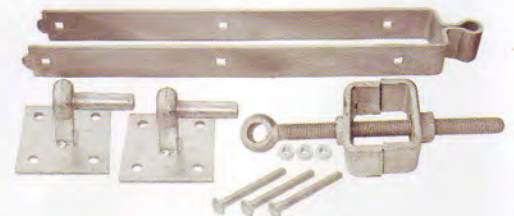

AG-0005 DOUBLE STRAP HINGE KITS WITH SLOTTED BAND