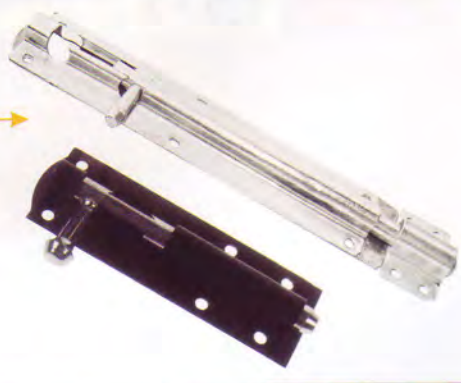

IRON MONGERY

AP LIFTING GEAR COMPANY

IRONMONGERY

BOLTS

AG-0035 TOWER BOLT - STRAIGHT

BOX				FINISH AVAILABLE			
Size"	Box Qty	Screw Size	Screw No.	HSG	BZP	EXB	EXW
76mm / 3"	10	8g	6	✓	✓	✓	
102mm / 4"	10	8g	8	✓	✓	✓	
152mm / 6"	10	8g	8	✓	✓	✓	
203mm / 8"	10	8g	10	✓	✓	✓	
254mm / 10"	10	8g	10		✓	✓	
305mm / 12"	10	8g	10		✓	✓	