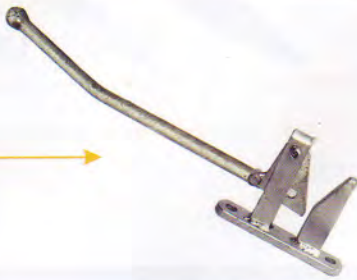

BOXED				FINISH AVAILABLE			
Size	Box Qty	Screw Size	Screw No.	HSG	BZP	EXB	EXW
175mm x 114mm - 7" x 4.1/2"	5			✓		✓	

AG-0026C 501 CRANKED PEG FOR SELF LOCKING GATE CATCH