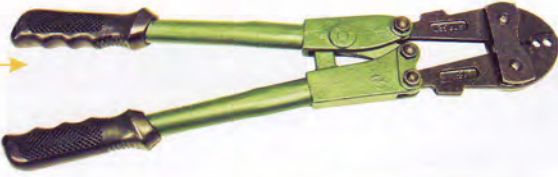

WIRE CRIMPING TOOL

BOXED	
Size	Code
4 SLOT	AG-1318

BOXED	
Size	Code

ALUMINIUM CRIMPING SLEEVES

BOXED	
Size	Code
1-2	AG-1314
2-3	AG-1315

BOXED	
SIZE	CODE
3-4	AG-1316
4-5	AG-1317