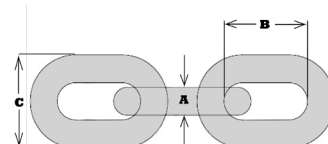

ASSL Grade 100 Short Link

A (mm)	B (mm)	C (mm)	B L (T)	Weight (kg/mtr)	Product Code
6	18	8		1.10	G10ASSL06
7	21	9		1.25	G10ASSL07
8	24	16		1.40	G10ASSL08
10	30	17		2.20	G10ASSL10
13	39	20		3.80	G10ASSL13
16	48	22		5.70	G10ASSL16