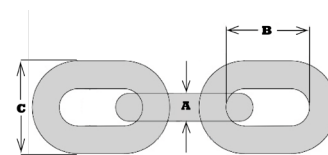

ASSL Short Link Fishing Chain Grade 80 Alloy Steel

A (mm)	B (mm)	C (mm)	B L (T)	Weight (kg/mtr)	Product Code
7	21	26	6.0	1.1	ASSL07
8	24	29	8.0	1.44	ASSL08
10	30	37	12.6	2.2	ASSL10
13	39	48	21.2	3.8	ASSL13
16	48	59	32.0	5.7	ASSL16
20	60	74	50.0	9.0	ASSL19
22	66	81.5	60.0	10.6	ASSL22
26	78	96	84.8	14.8	ASSL26
32	96	119	126.0	21.6	ASSL32

ASMD Mid Link Fishing Chain Grade 80 Alloy Steel Yellow

A (mm)	B (mm)	C (mm)	B L (T)	Weight (kg/mtr)	Product Code
10	40	35	12.6	1.9	ASMD10
13	52	46	21.2	3.4	ASMD13
16	64	57	32.0	5.1	ASMD16
19	76	67	45.4	7.1	ASMD19