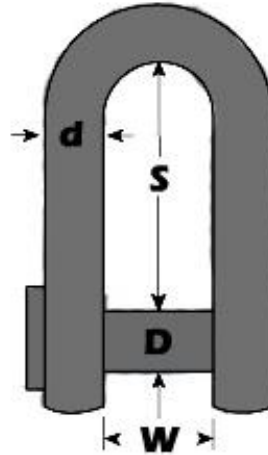

Square Head Dee Shackle Self-Colour (Trawler Dee) Specification Sheet

- NOT TO BE USED FOR LIFTING
- * HIGH TENSILE DUMPY

d (inches)	d (mm)	D (mm)	S (mm)	W (mm)	Weight (kgs/100)	Product Code
1/4"	6	6	25	12	2.8	TDS06
5/16"	8	8	32	16	6.6	TDS08
3/8"	10	10	38	22	11.0	TDS10
1/2"	13	13	50	25	21.6	TDS12
1/2"	13	16	58	28	24.0	TDS12A
5/8"	16	16	64	30	55.0	HTTDS16*
5/8"	16	16	64	30	55.0	TDS16
5/8"	16	19	64	32	60.0	TDS16A
3/4"	20	20	62	36	76.0	HTTDS20*
3/4"	20	20	76	38	110.0	TDS20
3/4"	20	22	76	38	122.0	TDS20A
7/8"	22	22	95	44	131.0	TDS22
7/8"	22	25	89	44	123.0	TDS22A
1"	25	25	95	50	245.0	TDS25
1"	25	28	95	50	220.0	TDS25A