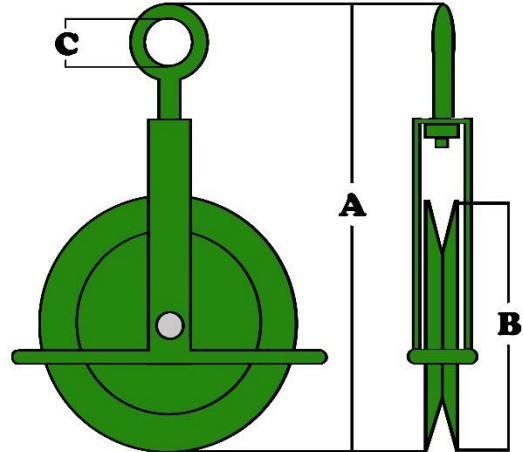

Gin Block Green Painted with Swivel Round Eye Specification Sheet

- Swivel Round Eye to BS1692 (1998)
- Eye fits over Scaffolding Bar
- Suits 19mm dia Scaffolding Rope

SWL (kgs)	PROOF LOAD (kgs)	A (mm)	B (mm)	C (mm)	Weight (Kgs)	Product Code
250	1000	440	250	50	4.5	GIN