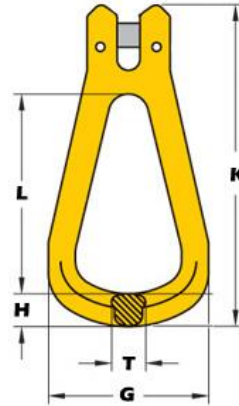

Grade 80 Clevis Type Egg Link Specification Sheet

- BS-EN 1677-1+2
- Grade 8 Alloy Steel
- Certificate of Conformity Provided
- Durable Yellow Painted Finish
- Works for a Large Number of Applications
- Clevis Fitment so no Need for Component Connector

Size Chain (mm)	K (mm)	L (mm)	G (mm)	T (mm)	H (mm)	WLL Tonne	Weight (kgs)	Product Code
7-8	138	87	75	14	15	2.00	0.4	YASCEL07
10	170	108	96	18	19	3.15	0.7	YASCEL10
13	225	136	108	23	22	5.30	1.3	YASCEL13
16	262	165	124	24	26	8.0	2.6	YASCEL16