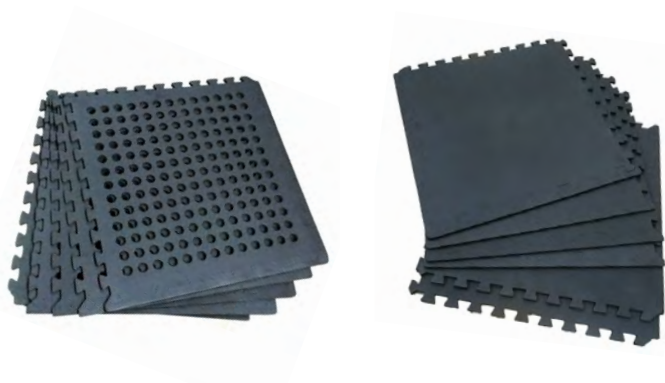

- High quality PE
- Grade 100 (gsm)
- Eyelets every 1m
- Strong waterproof cover
- Multiple size options

These Polyethylene Tarpaulins are a versatile all-round product, offering many uses for a great value. Each sheet comes with eyelets every 1 metre (approx) and are UV protected, Flexible, Waterproof, Rot-proof and Tear Resistant. Ideal for use as a Ground sheet, Covering transport loads, Protecting objects from dust/liquids and much more. Colour: Blue with silver eyelets.

- Pack of 6 Tiles
- Size: 600mm x 600mm each / 11mm thickness
- Interlocking Jigsaw style
- Indoor or Outdoor use
- Shock absorbing

Interlocking EVA Foam tiles, easy to assemble with jigsaw fitting. Ideal for many flooring uses.

**SKU: ZZEMGREY**  
**Interlocking  
 Foam Tiles Grey**

- Pack of 6 Tiles
- Size: 600mm x 600mm each / 11mm thickness
- Interlocking Jigsaw style
- Indoor or Outdoor use
- Shock absorbing

Interlocking EVA Foam tiles, easy to assemble with jigsaw fitting. Ideal for many flooring uses.

**SKU: ZZEMCG**  
**Interlocking  
 Foam Tiles Green**

- Pack of 6 Tiles
- Size: 600mm x 600mm each / 11mm thickness
- Interlocking Jigsaw style
- Indoor or Outdoor use
- Shock absorbing

Interlocking EVA Foam tiles, easy to assemble with jigsaw fitting. Ideal for many flooring uses.