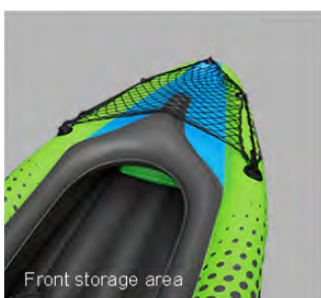

SKU: ZZKAYIKS
Deluxe Inflatable Kayak

- •Length: 275cm
- •Width: 76cm
- •Depth: 35cm
- •Capacity: 100Kg
- •Weight: 24lbs

This kayak is perfect for one adult to paddling in the lakes and mild rivers. Its lightweight, compact and very easy to assemble, which could be inflates and deflates in minutes. You can take the fun of kayaking wherever you go. This kayak also embraces a multitude of great features including an adjustable, inflatable seat with a backrest for comfortable seating. A grab line and a cargo net at each end provided for your convenience, as well as extra storage.