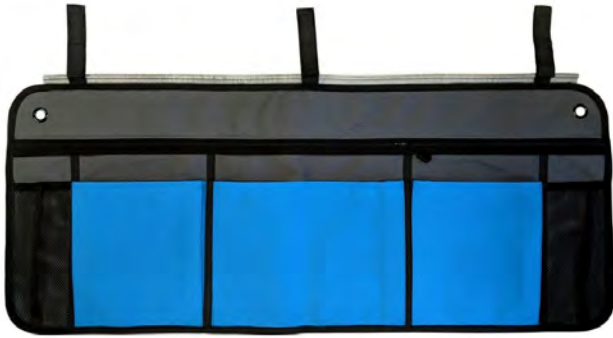

Storage & Organisers

SKU: ZZIEPOL
Deluxe Hanger Horizontal

- Multiple hanging options
- Folds for compact storage
- UV resistant
- Colours: Blue/Grey
- Various uses

This Deluxe hanging organiser is the answer to your storage problems. Whether your camping or in a motor home, this product will help you utilise your space with the option to slide onto your rail or fasten loops/eyelets.