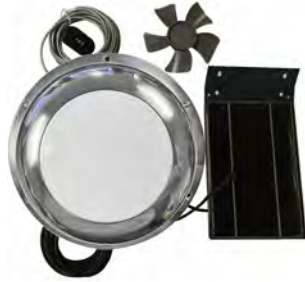

Solar Vents & Lights

SKU: ZZSVL408SAF

Remote Control Solar Vent

- Modern solar vent with LEDs and remote control
- Safe and pollution free
- 215mm dia x 50mm high
- ABS plastic cowl with LED
- DC micor motor/1300 RPM