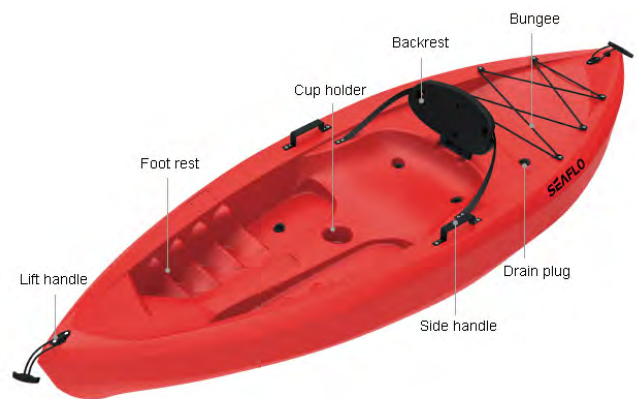

## Adult Size Kayaks

**SKU: ZZKAY1008**  
**Sit On Kayak**  
**(SF-1008)**

- Length: 244cm
- Width 79cm
- Depth: 35.5cm
- Capacity: 120Kg
- Weight: 15Kg

This new adult's kayak has a classical sit on style with fold-able back rest and small size make it comfortable to paddle. Other features include front and rear handles, storage hatches, folding backrest and holes to drain water form the tank well.