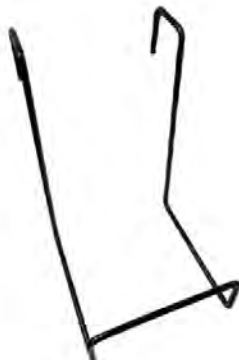

**SKU: ZZJSCR**  
**Hook On RV Chair Rack**

- Motorhome chair rack holds up to 4 chairs
- Universal model suits all RV ladders (mountable)
- Size : 41cm x 37cm x 27cm
- Easy to fit

**SKU: ZZWDRH**  
**String Hammock**