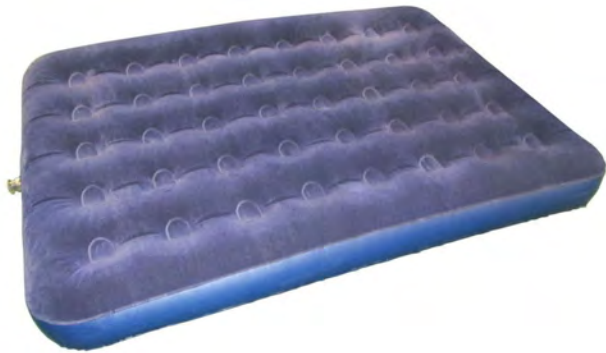

Inflating Beds & Pillows

SKU: ZZABD
Inflatable Double Air Bed

- Inflating airbed
- Double bed size
- Size: 186cm x 137cm
- Easy pump-up setup
- Flocked top surface
- Soft material for comfort

This double air bed is easy to blow-up and has a soft touch flocked surface for extra comfort.