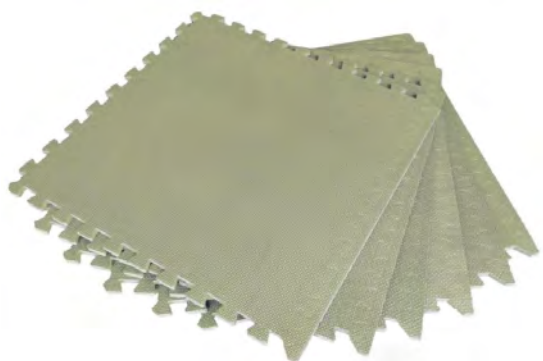

## Ground Sheets

**NEW**

**SKU: TPG**  
**PE Tarpaulin**  
**Cover Green**

- High quality PE
- Grade 100 (gsm)
- Eyelets every 1m
- Strong waterproof cover
- Multiple size options

These Polyethylene Tarpaulins are a versatile all-round product, offering many uses for a great value. Each sheet comes with eyelets every 1 metre (approx) and are UV protected, Flexible, Waterproof, Rot-proof and Tear Resistant. Ideal for use as a Ground sheet, Covering transport loads, Protecting objects from dust/liquids and much more. Colour: Green with silver eyelets.

- High quality PE
- Grade 100 (gsm)
- Eyelets every 1m
- Strong waterproof cover
- Multiple size options

These Polyethylene Tarpaulins are a versatile all-round product, offering many uses for a great value. Each sheet comes with eyelets every 1 metre (approx) and are UV protected, Flexible, Waterproof, Rot-proof and Tear Resistant. Ideal for use as a Ground sheet, Covering transport loads, Protecting objects from dust/liquids and much more. Colour: Blue with silver eyelets.

Product Code	Size (Metres)
TP3436	3.4 x 3.6
TP3654	3.6 x 5.4
TP456	4.5 x 6
TP547	5.4 x 7
TP79	7 x 9
TP711	7 x 11
TP914	9 x 14
TP1010	10 x 10
TP1220	12 x 20

Mats

**SKU: ZZEMCB**  
**Interlocking  
 Foam Tiles Blue**

- Pack of 6 Tiles
- Size: 600mm x 600mm each / 11mm thickness
- Interlocking Jigsaw style
- Indoor or Outdoor use
- Shock absorbing

Interlocking EVA Foam tiles, easy to assemble with jigsaw fitting. Ideal for many flooring uses.