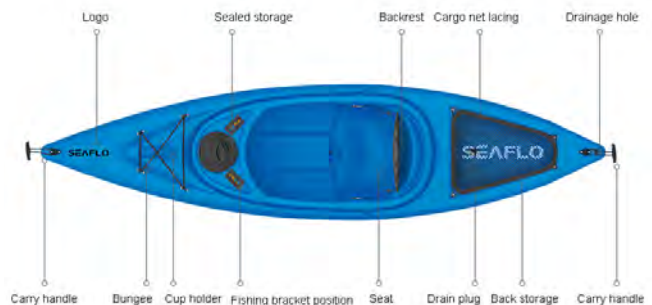

SKU: ZZKAY1004
Sit On Kayak (SF-1004)

- Length: 305cm
- Width: 71cm
- Depth: 34cm
- Capacity: 125Kg
- Weight: 38lbs

Go mobile on the water with the SF-1004, a great starter recreational kayak to help you fall in love with the sport. The stable SF-1004 includes an adjustable padded back rest with seat cushion, front storage hatch and rear storage platform with cargo net, and more. The SF-1004 is as easy to transport as it is to paddle.