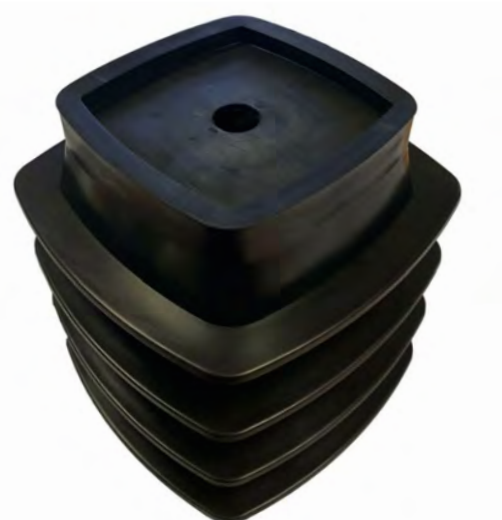

### Caravan Stack Pads

- Length: 150mm
- Width: 150mm
- Height: 40mm
- Corner Stabiliser
- Colour: Black

The heavy-duty stacker pads are a heavy-duty, durable product.