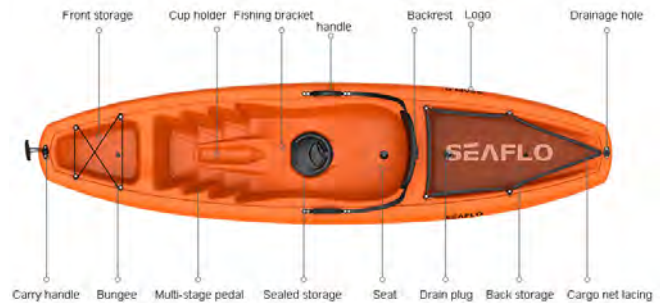

SKU: ZZKAY1003
Sit on Kayak
(SF-1003)

- Length: 8'9"
- Width 27.2"
- Depth 9.3"
- Capacity 275lbs
- Weight: 38.7lbs

Polyethylene blow moulding production process makes it super light weight. The length makes it relatively fast and extremely efficient. It comes with a padded backrest and sailing self-storage hatch for added storage beneath the deck, rear with cargo net cover and bow cord storage.