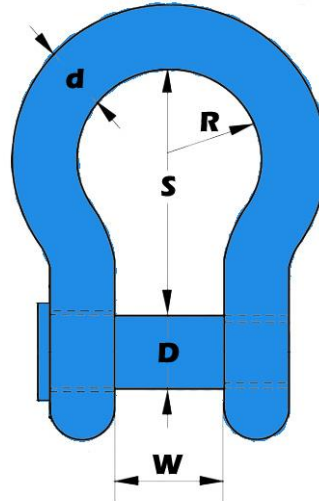

Square Head Bow Shackle Blue Painted (Trawler Bow) Specification Sheet

- NOT TO BE USED FOR LIFTING

d (inches)	d (mm)	D (mm)	S (mm)	W (mm)	2xR (mm)	Weight (kgs/100)	Product Code
3/8"	10	12	34	19	32	14	BPTBS10A
1/2"	12	16	50	24	41	34	BPTBS12A
5/8"	16	19	73	34	50	64	BPTBS16A
3/4"	19	22	83	40	60	118	BPTBS20A
7/8"	22	25	90	45	69	158	BPTBS22A
1"	25	28	107	50	81	232	BPTBS25A