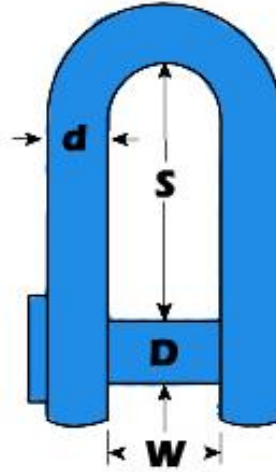

Square Head Dee Shackle Blue Painted (Trawler Dee) Specification Sheet

- NOT TO BE USED FOR LIFTING

d (inches)	d (mm)	D (mm)	S (mm)	W (mm)	Weight (kgs/100)	Product Code
3/8"	10	12	38	20	14	BPTDS10A
1/2"	13	16	54	28	34	BPTDS12A
5/8"	16	19	66	30	64	BPTDS16A
3/4"	19	22	76	38	190	BPTDS20A
7/8"	22	25	83	43	146	BPTDS22A
1"	25	28	90	45	202	BPTDS25A