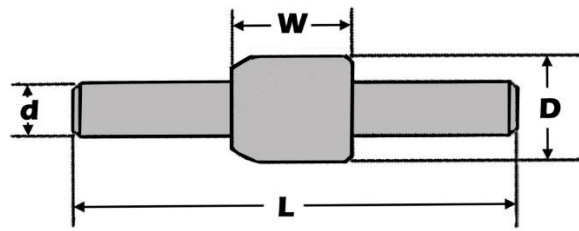

Grade 80 Coupling Pin & Sleeve Replacement Set Specification Sheet

- Suits Insulated Blank Swivels
- Suits Coupling Self-Locking Hooks
- Suits Half Coupling Link
- Suits Closed Coupling Master Link

Size Chain (mm)	W (mm)	D (mm)	L (mm)	d (mm)	Weight (kgs)	Product Code
7	12	13	50	6	0.02	YASPS07
10	18	16	67	8	0.04	YASPS10
13	21	18	82	10	0.07	YASPS13
16	25	24	105	12	0.15	YASPS16
18-20	29	30	116	14	0.26	YASPS20