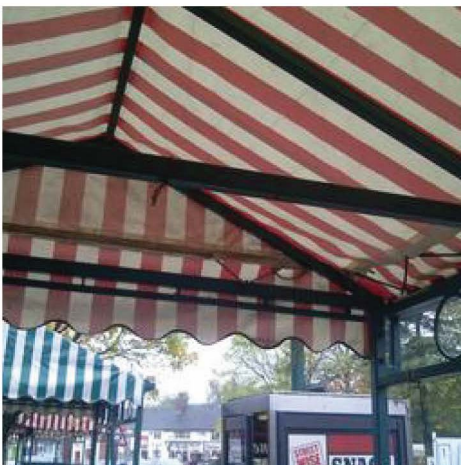

PGS
SUPPLIES 21 LTD

Gallery