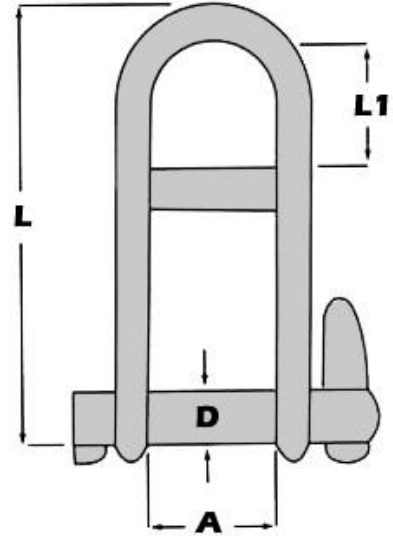

## Stainless Steel Key Pin Dee Shackle with Bar Specification Sheet

- NOT TO BE USED FOR LIFTING
- OPTION WITHOUT THE MIDDLE BAR
- AISI 316 Material

D (mm)	L (mm)	A (mm)	L1 (mm)	Weight (kgs/100)	Product Code
5	40	12	12	3.4	SSKPF05
6	46	15	15	5.2	SSKPF06
8	64	20	20	11.8	SSKPF08