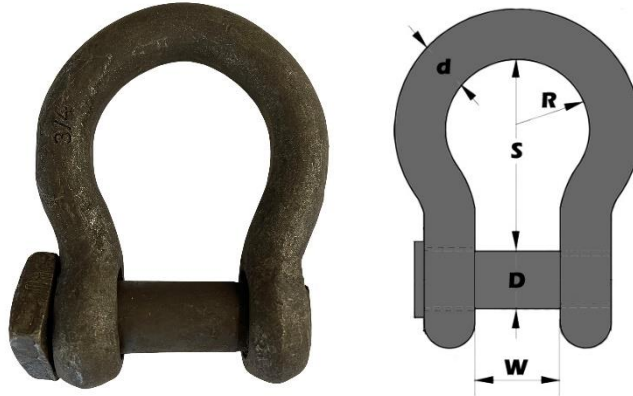

Square Head Bow Shackle Self-Colour (Trawler Bow) Specification Sheet

- NOT TO BE USED FOR LIFTING

| d (inches) | d (mm) | D (mm) | S (mm) | W (mm) | 2xR (mm) | Weight (kgs/100) | Product Code |
|---------------|-----------|-----------|-----------|-----------|-------------|---------------------|-----------------|
| 3/8" | 10 | 10 | 40 | 20 | 32 | 11.5 | TBS10 |
| 1/2" | 13 | 13 | 48 | 24 | 41 | 22.5 | TBS12 |
| 1/2" | 13 | 16 | 48 | 24 | 41 | 26.8 | TBS12A |
| 5/8" | 16 | 16 | 64 | 30 | 50 | 55.0 | TBS16 |
| 5/8" | 16 | 19 | 64 | 32 | 50 | 55.0 | TBS16A |
| 3/4" | 20 | 20 | 80 | 40 | 60 | 101.0 | TBS20 |
| 3/4" | 20 | 22 | 77 | 37 | 60 | 115.0 | TBS20A |
| 7/8" | 22 | 22 | 95 | 44 | 69 | 125.0 | TBS22 |
| 7/8" | 22 | 25 | 97 | 43 | 69 | 150.0 | TBS22A |
| 1" | 25 | 25 | 107 | 51 | 81 | 225.0 | TBS25 |
| 1" | 25 | 28 | 100 | 50 | 81 | 230.0 | TBS25A |